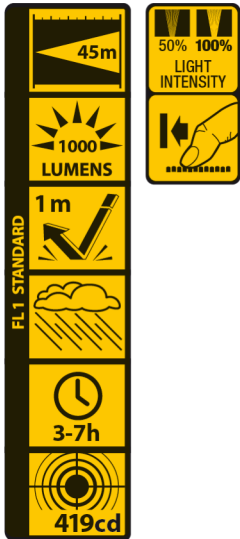

2x 10 Watt LED Working Lamp „Butterfly“ • 1000 Lumen Power

M-WKL-019B-DU

Function	100% - 50% - Off 360° completely rotatable 180° individual COB luminaires can be rotated independently COB LED can be switched on independently
LED Type	2x 10 Watt COB LED
Light Output	1000 lumens
Beam Distance	45m
Run Time	100% = 3h / 50% = 7h
Water Resistance	IP20
Material	Aluminium/plastic
Color	Black
Battery operated	4x AA Alkaline included
Dimensions	20.50cm x 24.50cm x 5.00cm
Packaging	1 piece in colorbox
EAN	0884620058579